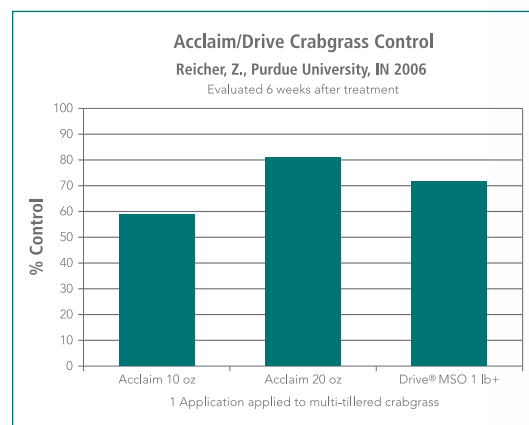

>A It's easy. Acclaim Extra is compatible with most commonly used pre-emergent herbicides, fungicides and insecticides. Just read the label carefully for step-by-step tank mixing instructions.

- For a single treatment that provides annual bluegrass control, tank mix Acclaim Extra with pre-emergence herbicides
- For broadleaf weed control and bermudagrass control, tank mix Acclaim Extra herbicide with Turflon® and Turflon® Ester 4EC

THE SCIENCE OF YOUR PROFESSION.

Every ounce of Acclaim Extra is Backed by Bayer, and all the science and support you need to get the job done right. That's what you should expect from an industry leader.

Our staff is your staff

No one invests as much in product development as Bayer. Our scientists' expertise in chemistry and formulation technology is unrivalled around the world. Our field sales and technical representatives are always ready to help you. You'll find them and additional information 24 hours a day, 7 days a week at BackedbyBayer.com.

Product support year round

We'll help you diagnose problems, troubleshoot issues, and get every product benefit you expect—and even some you don't. We also offer interactive training throughout the year.

Complete satisfaction guarantee

Bayer guarantees your satisfaction, after all, your success is our success.

Any time, any question: **1-800-331-2867 / BackedbyBayer.com.**