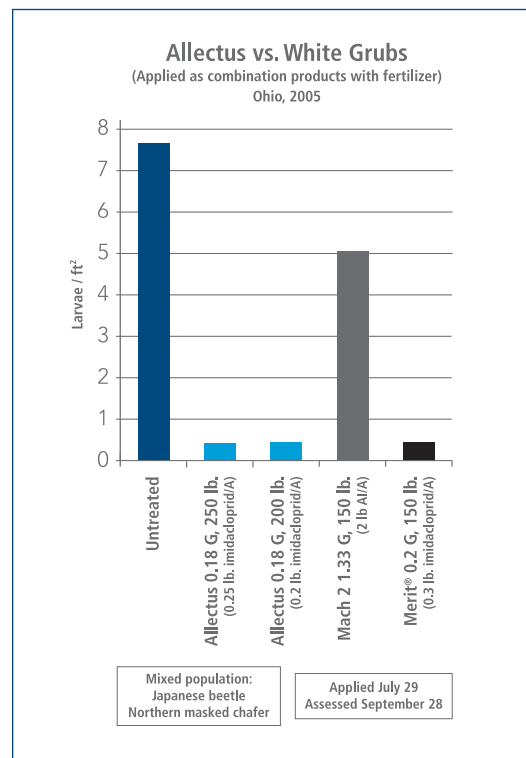

THE SCIENCE OF YOUR PROFESSION.

Every pound or ounce of Allectus is Backed by Bayer, and all the science and support you need to get the job done right. That's what you should expect from an industry leader.

Our staff is your staff.

No one invests as much in product development as Bayer. Our scientists' expertise in chemistry and formulation technology is unrivaled around the world. Our field sales and technical representatives are always ready to help you. You'll find them, along with additional information, 24 hours a day, 7 days a week at BackedByBayer.com.

Product support year round.

We'll help you diagnose problems, troubleshoot issues, and get every product benefit you expect—and even some you don't. We also offer interactive training throughout the year, to help grow your business and your success.

Complete satisfaction guarantee.

Bayer guarantees your satisfaction, after all, your success is our success.

Any time, any question: **1-800-331-2867 / BackedByBayer.com**