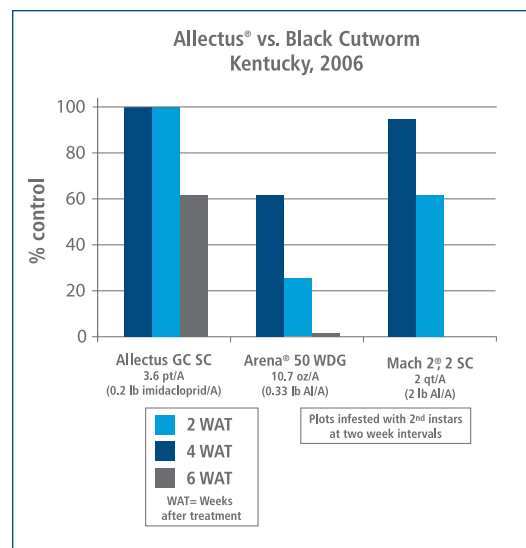

THE SCIENCE OF YOUR PROFESSION.

Every pound or ounce of Allectus is Backed by Bayer, and all the science and support you need to get the job done right. That's what you should expect from an industry leader.

Our staff is your staff.

No one invests as much in product development as Bayer. Our scientists' expertise in chemistry and formulation technology is unrivaled around the world. Our field sales and technical representatives are always ready to help you. You'll find them, along with additional information, 24 hours a day, 7 days a week at BackedByBayer.com.

Product support year round.

We'll help you diagnose problems, troubleshoot issues, and get every product benefit you expect—and even some you don't. We also offer interactive training throughout the year, to help grow your business and your success.

Complete satisfaction guarantee.

Bayer guarantees your satisfaction, after all, your success is our success.

Any time, any question: **1-800-331-2867 / BackedByBayer.com**